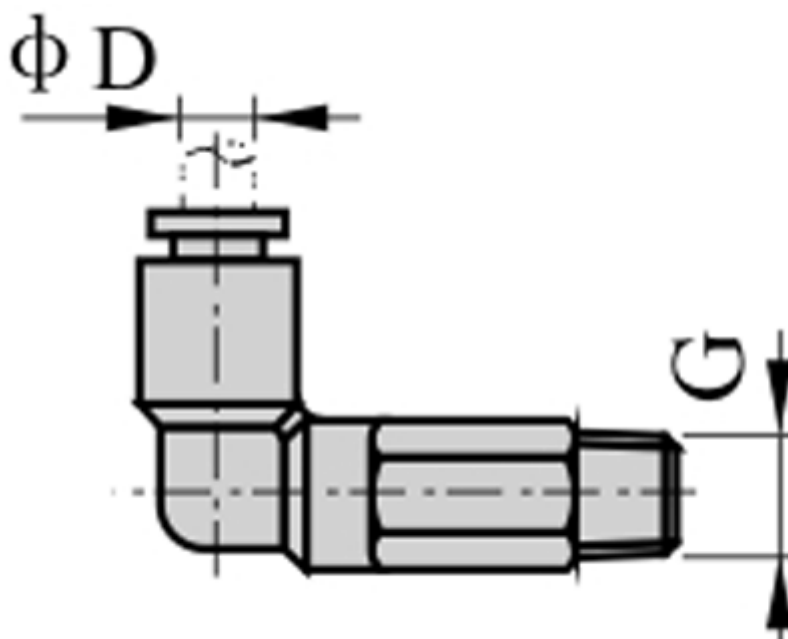

Article number: 58EPLL6M5

Description: Fitting EPLL6M5 extended angle
male thread M5, tube diameter 6

Measures

D = 6
Thread = M5